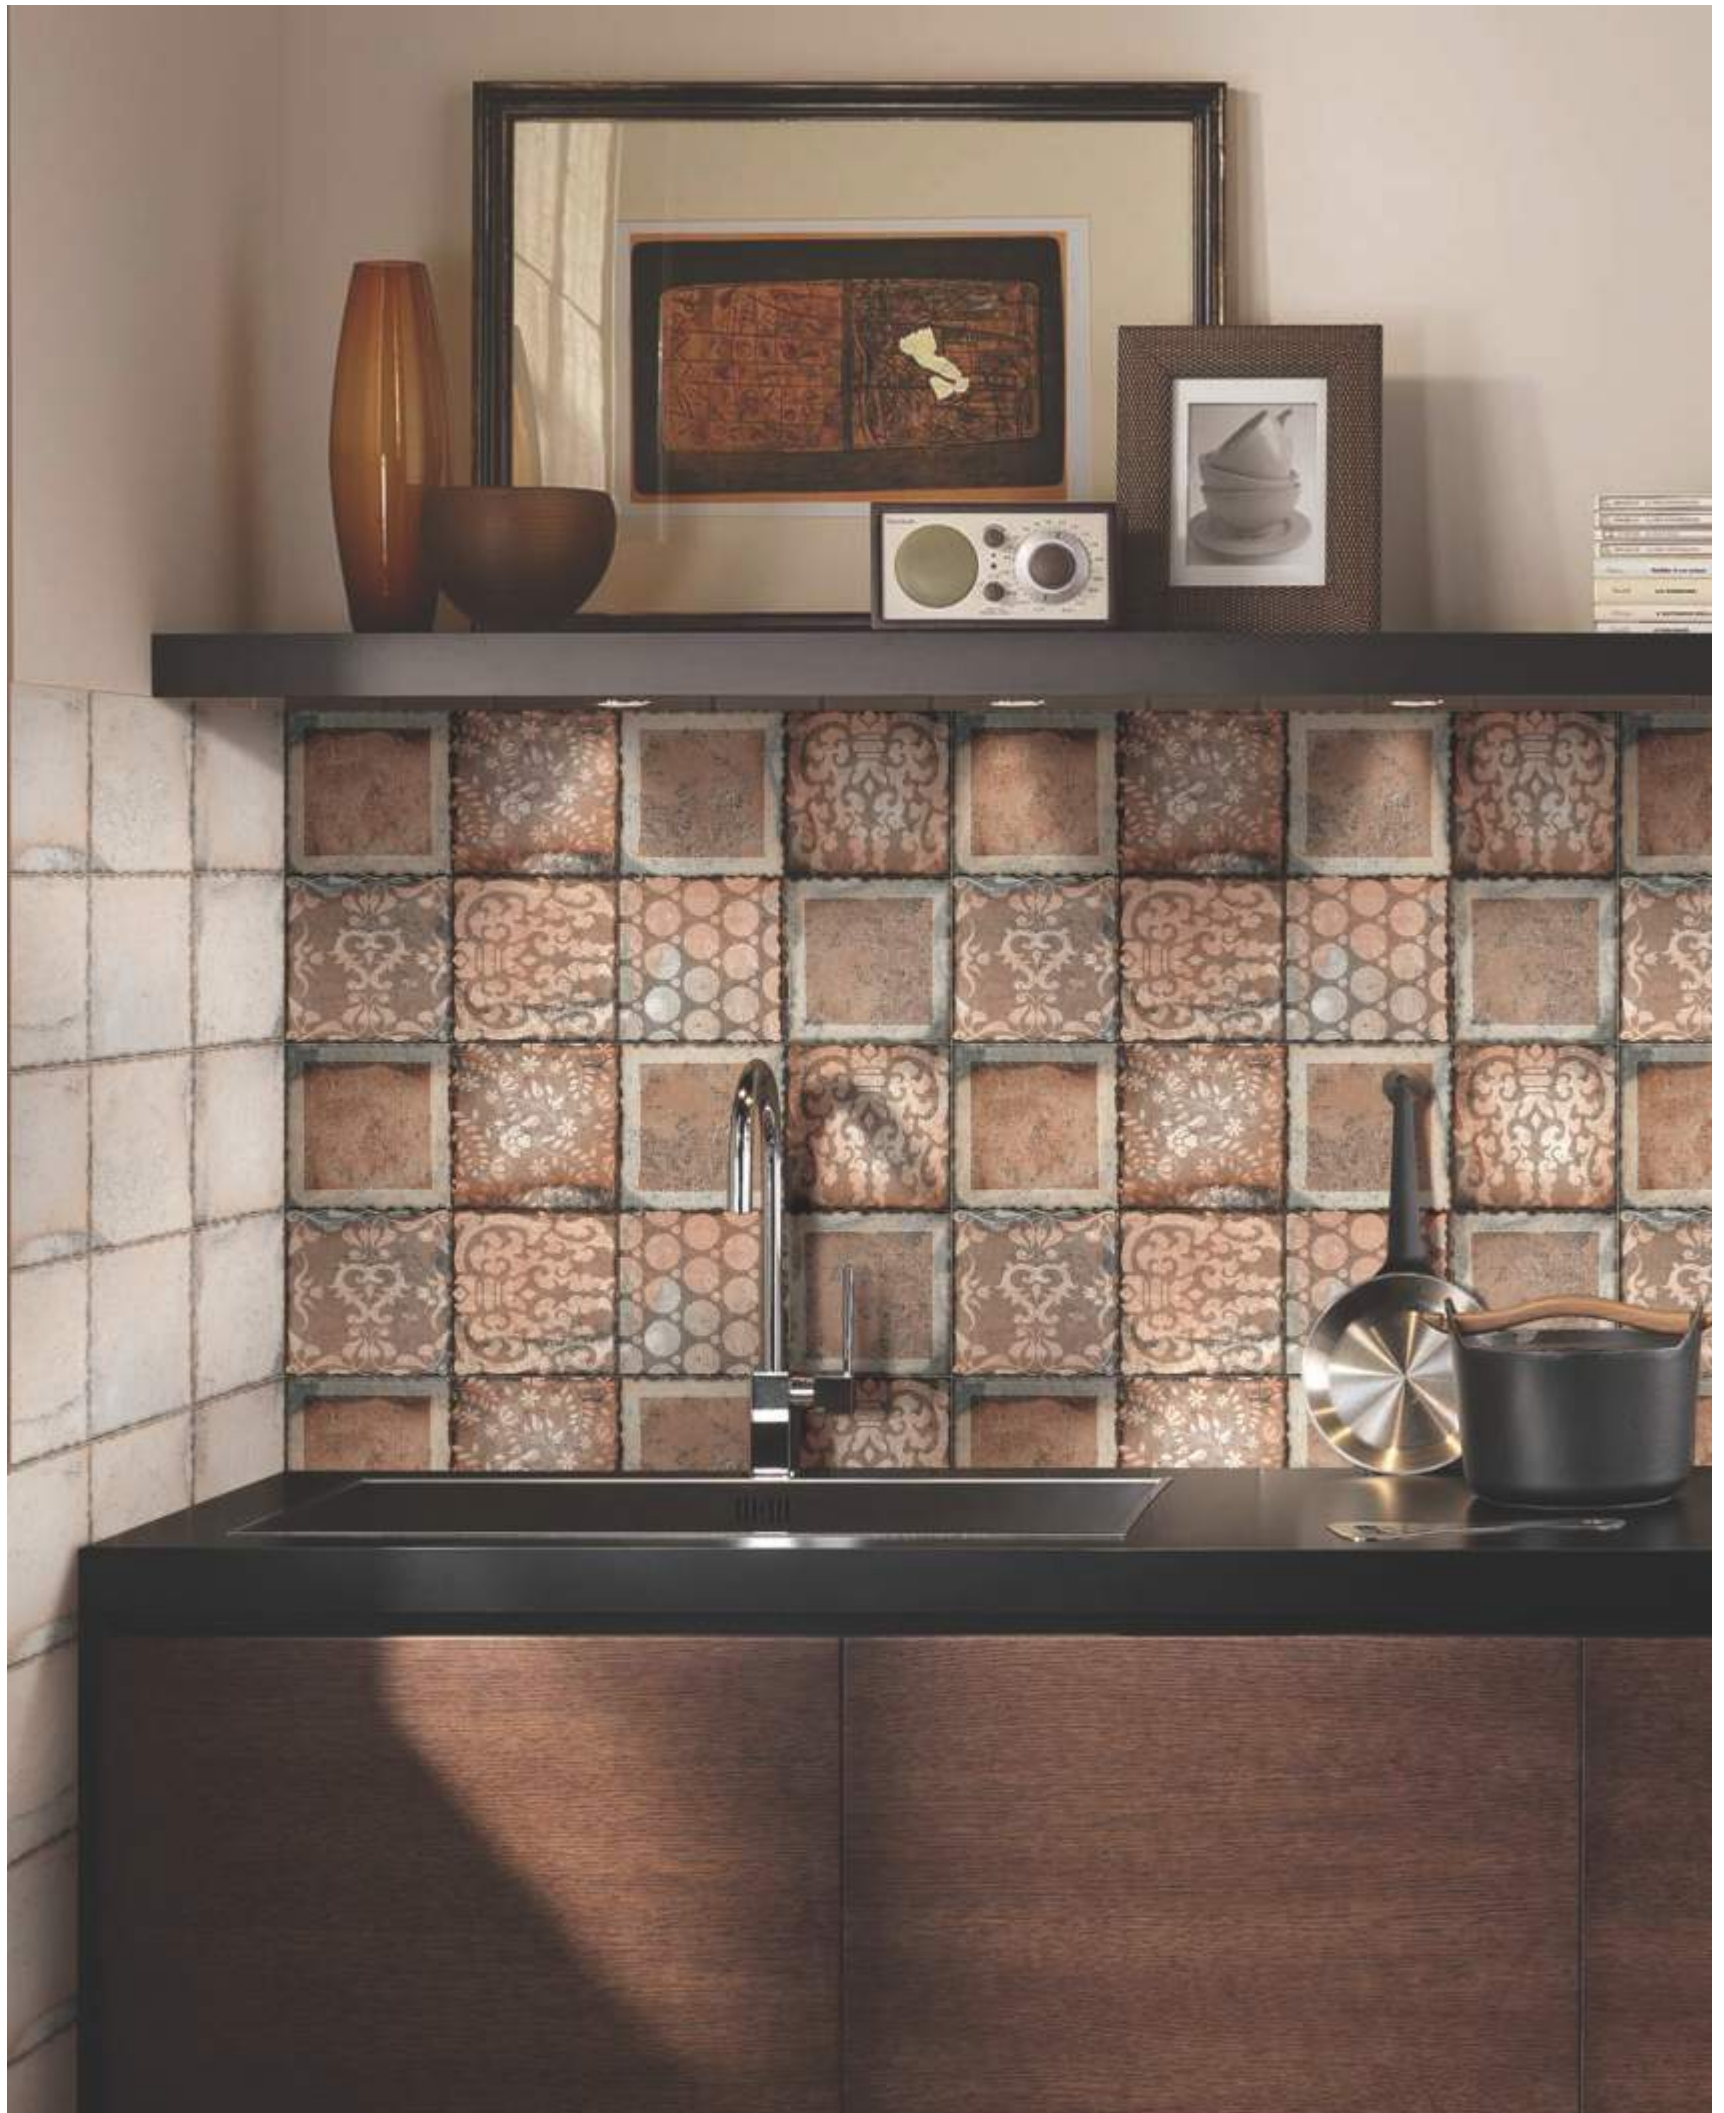

SATIN MATT

FINISH

STORM

Tile Shown Wall : Brown Leaf Beige, Brown Leaf Marfil & Brown Leaf Decor
Tile Shown Floor : Brown Leaf Beigel

**40x
80cm**
TILES WITH
MATCHING FLOORS

SATIN MATT

FINISH

STORM