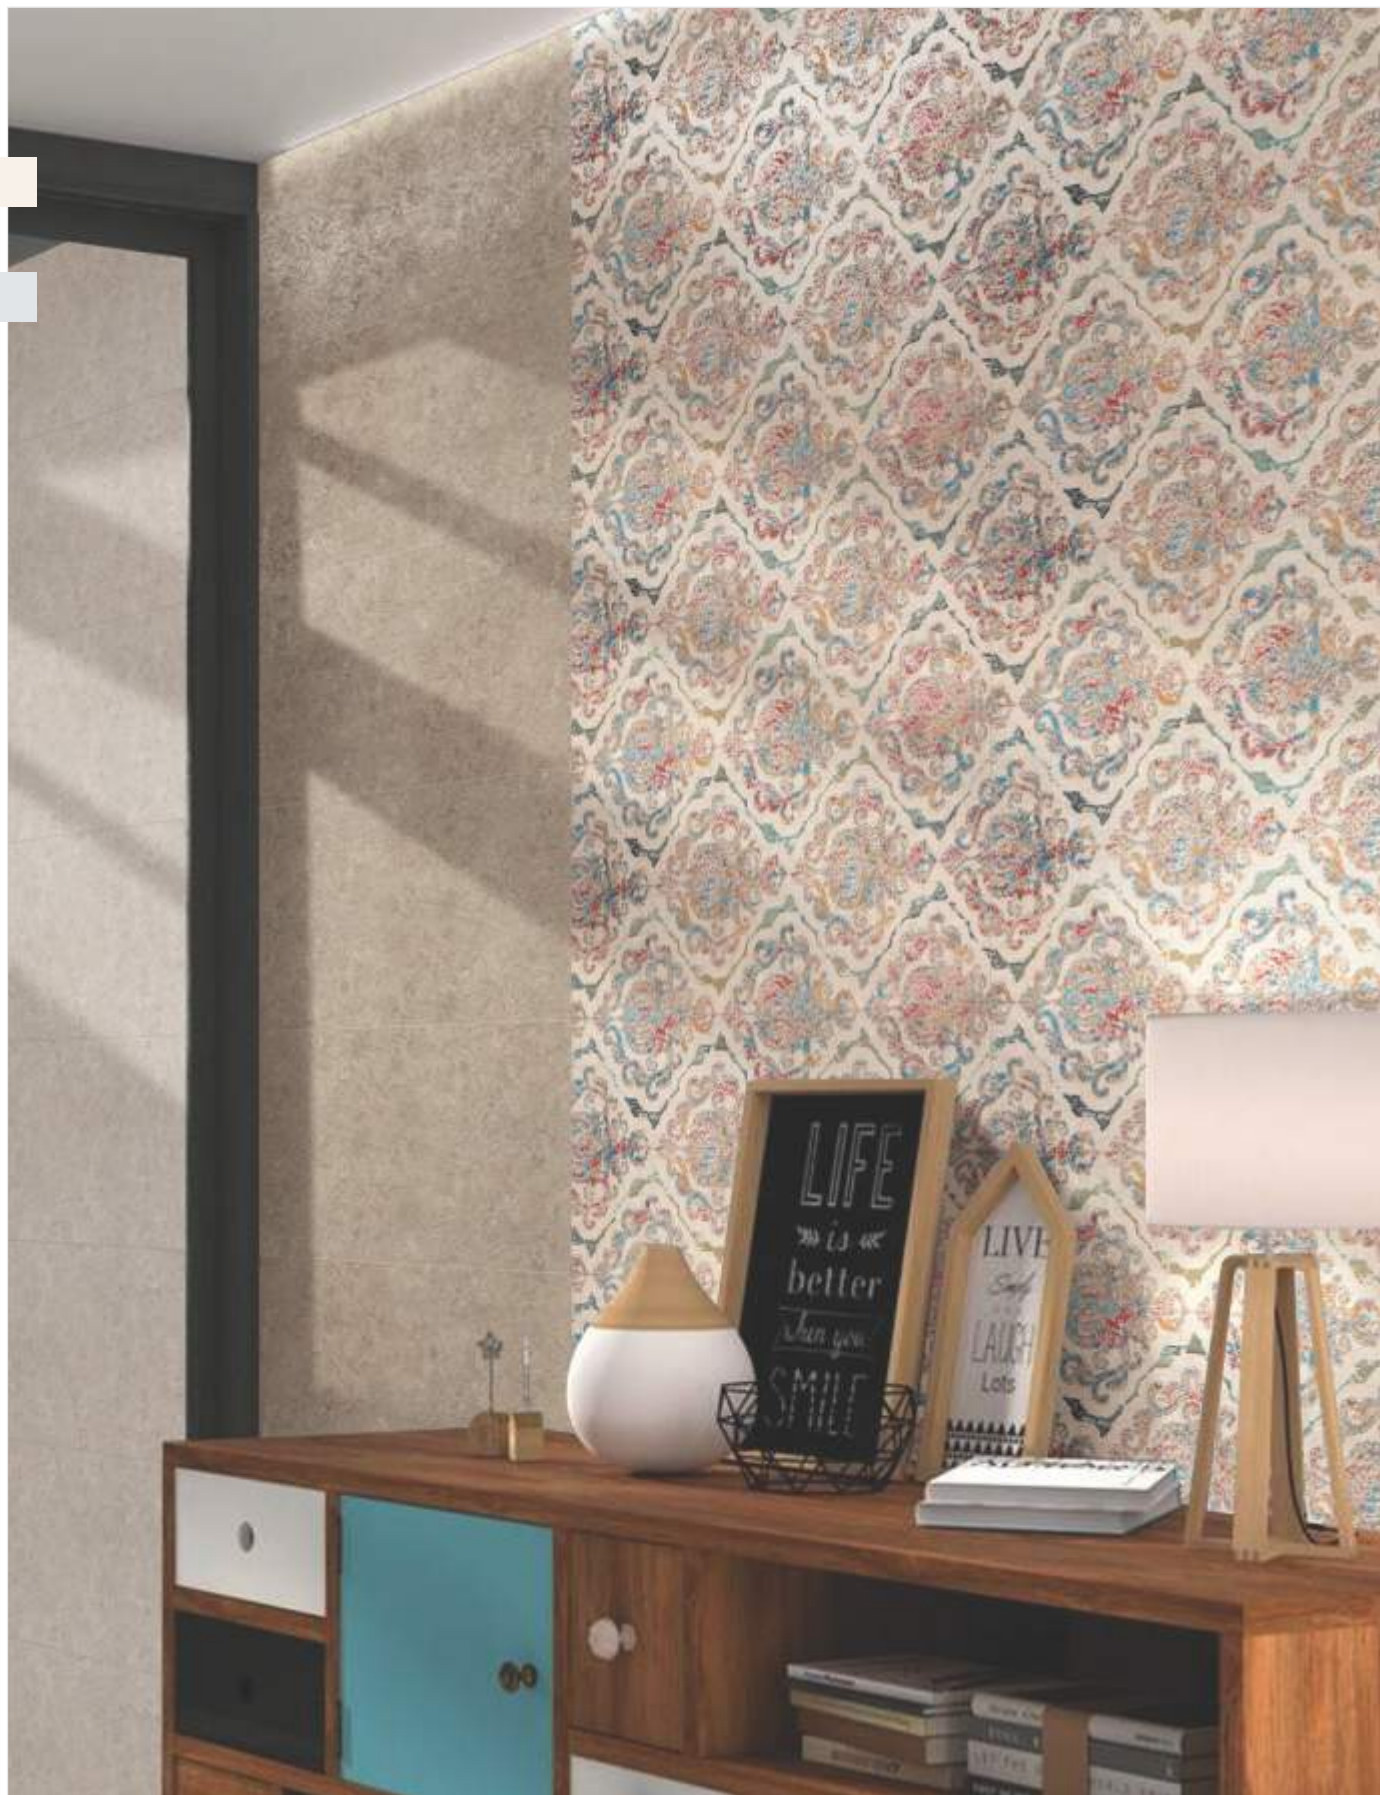

NEW LUXURY COLLECTION

Crafted with detail to elegance and depth, the 40x80cm variant is awe-inspiring and reflects personal style quotient of an individual. Showcasing alluring designs and classic look, this tile is impressive in both form and function. Coming in attractive gloss and satin finish, it creates an attractive contrast, brightening up any space while maintaining a high level of elegance. It will surely leave a lasting sophistication to any space.

SATIN

GLOSS

MATT